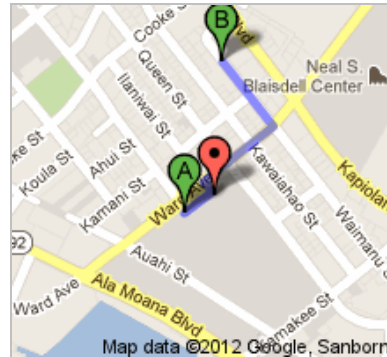

Directions to Waimanu St
0.3 mi – about 7 mins

Walking directions are in beta.
Use caution – This route may be missing sidewalks or pedestrian paths.

The Sports Authority

333 ward gateway center, Honolulu, HI 96814 - (808) 596-0166

1. Head **northeast**
About 1 min

go 289 ft
total 289 ft

2. Turn left toward **Ward Ave**

go 112 ft
total 400 ft

3. Turn right onto **Ward Ave**
About 3 mins

go 0.1 mi
total 0.2 mi

4. Turn left onto **Waimanu St**
About 3 mins

go 0.1 mi
total 0.3 mi

Waimanu St

These directions are for planning purposes only. You may find that construction projects, traffic, weather, or other events may cause conditions to differ from the map results, and you should plan your route accordingly. You must obey all signs or notices regarding your route.

Map data ©2012 Google, Sanborn

Directions weren't right? Please find your route on maps.google.com and click "Report a problem" at the bottom left.