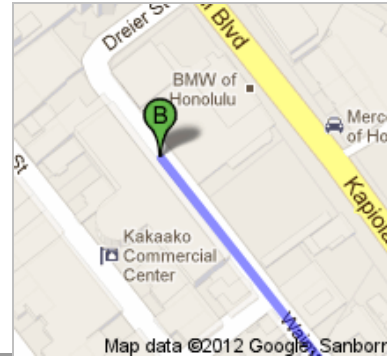

Directions to Waimanu St
0.3 mi – about 7 mins

Walking directions are in beta.
Use caution – This route may be missing sidewalks or pedestrian paths.

The Sports Authority

333 ward gateway center, Honolulu, HI 96814 - (808) 596-0166

1. Head **northeast**
About 1 min

go 289 ft
total 289 ft

2. Turn left toward **Ward Ave**

go 112 ft
total 400 ft

3. Turn right onto **Ward Ave**
About 3 mins

go 0.1 mi
total 0.2 mi

4. Turn left onto **Waimanu St**
About 3 mins

go 0.1 mi
total 0.3 mi

Waimanu St

These directions are for planning purposes only. You may find that construction projects, traffic, weather, or other events may cause conditions to differ from the map results, and you should plan your route accordingly. You must obey all signs or notices regarding your route.