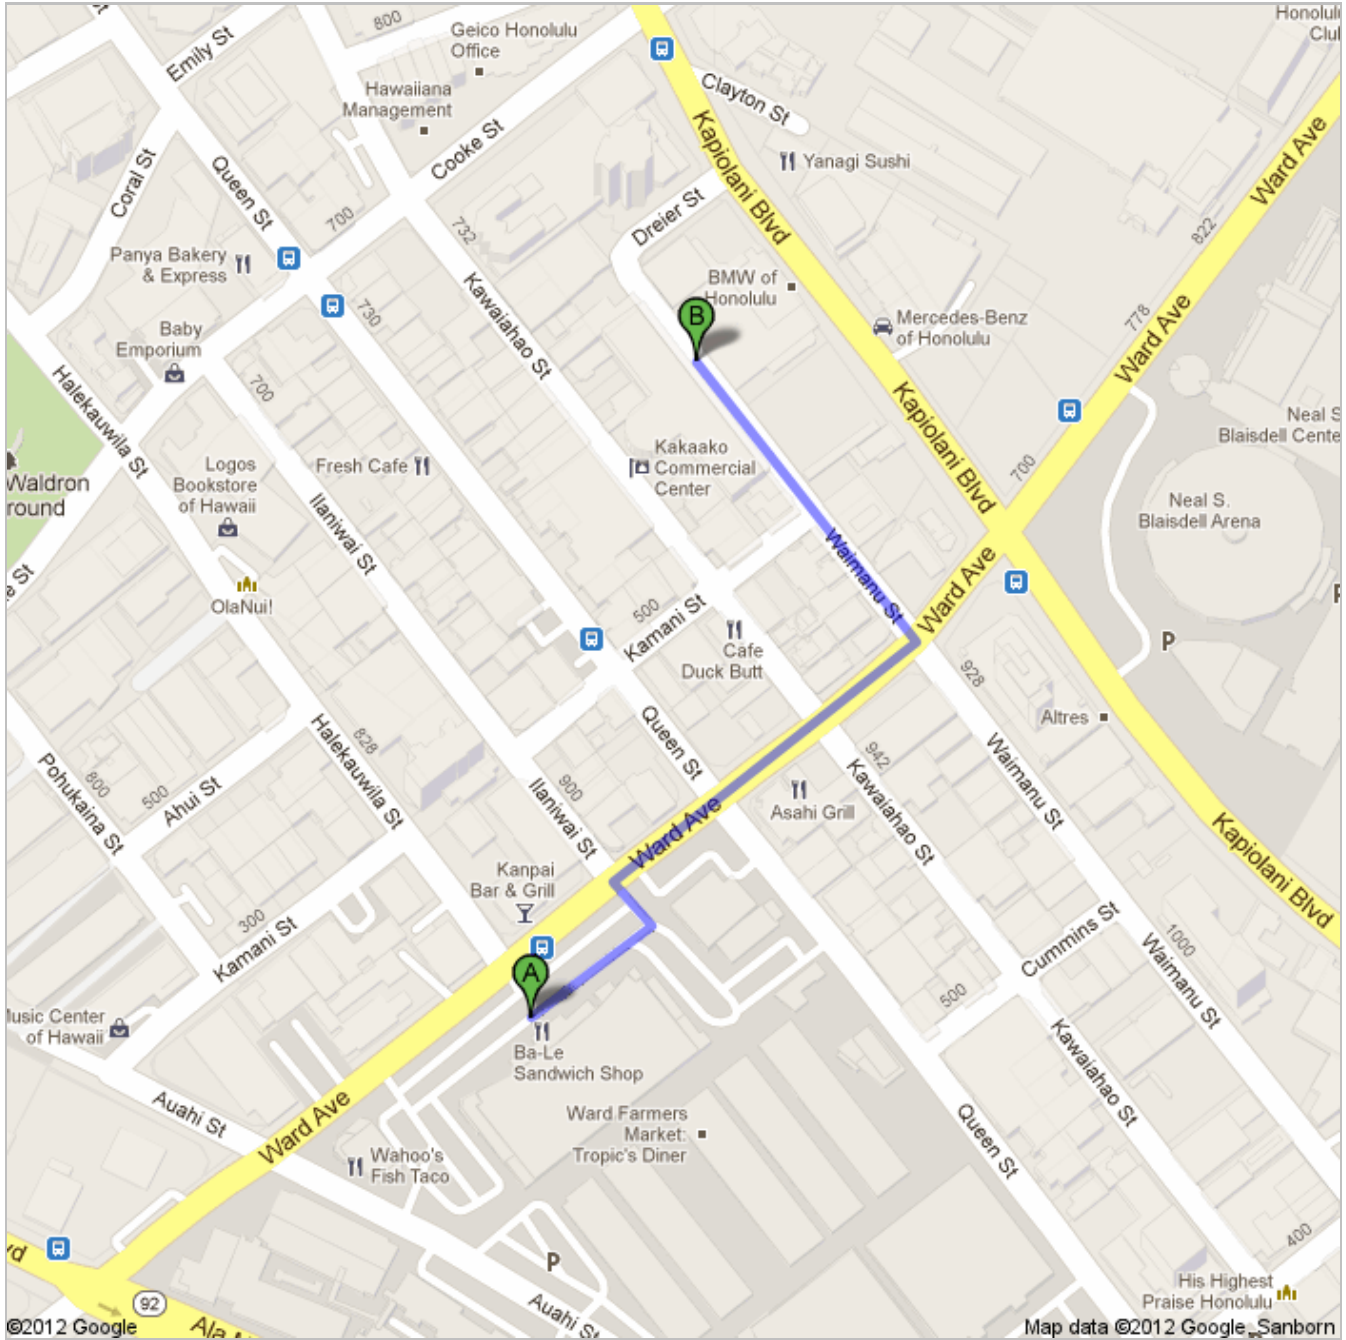

Directions to Waimanu St
0.3 mi – about 7 mins

Walking directions are in beta.
Use caution – This route may be missing sidewalks or pedestrian paths.

The Sports Authority

333 ward gateway center, Honolulu, HI 96814 - (808) 596-0166

1. Head **northeast**
About 1 min

go 289 ft
total 289 ft

2. Turn left toward **Ward Ave**

go 112 ft
total 400 ft

3. Turn right onto **Ward Ave**
About 3 mins

go 0.1 mi
total 0.2 mi

4. Turn left onto **Waimanu St**
About 3 mins

go 0.1 mi
total 0.3 mi

Waimanu St

These directions are for planning purposes only. You may find that construction projects, traffic, weather, or other events may cause conditions to differ from the map results, and you should plan your route accordingly. You must obey all signs or notices regarding your route.